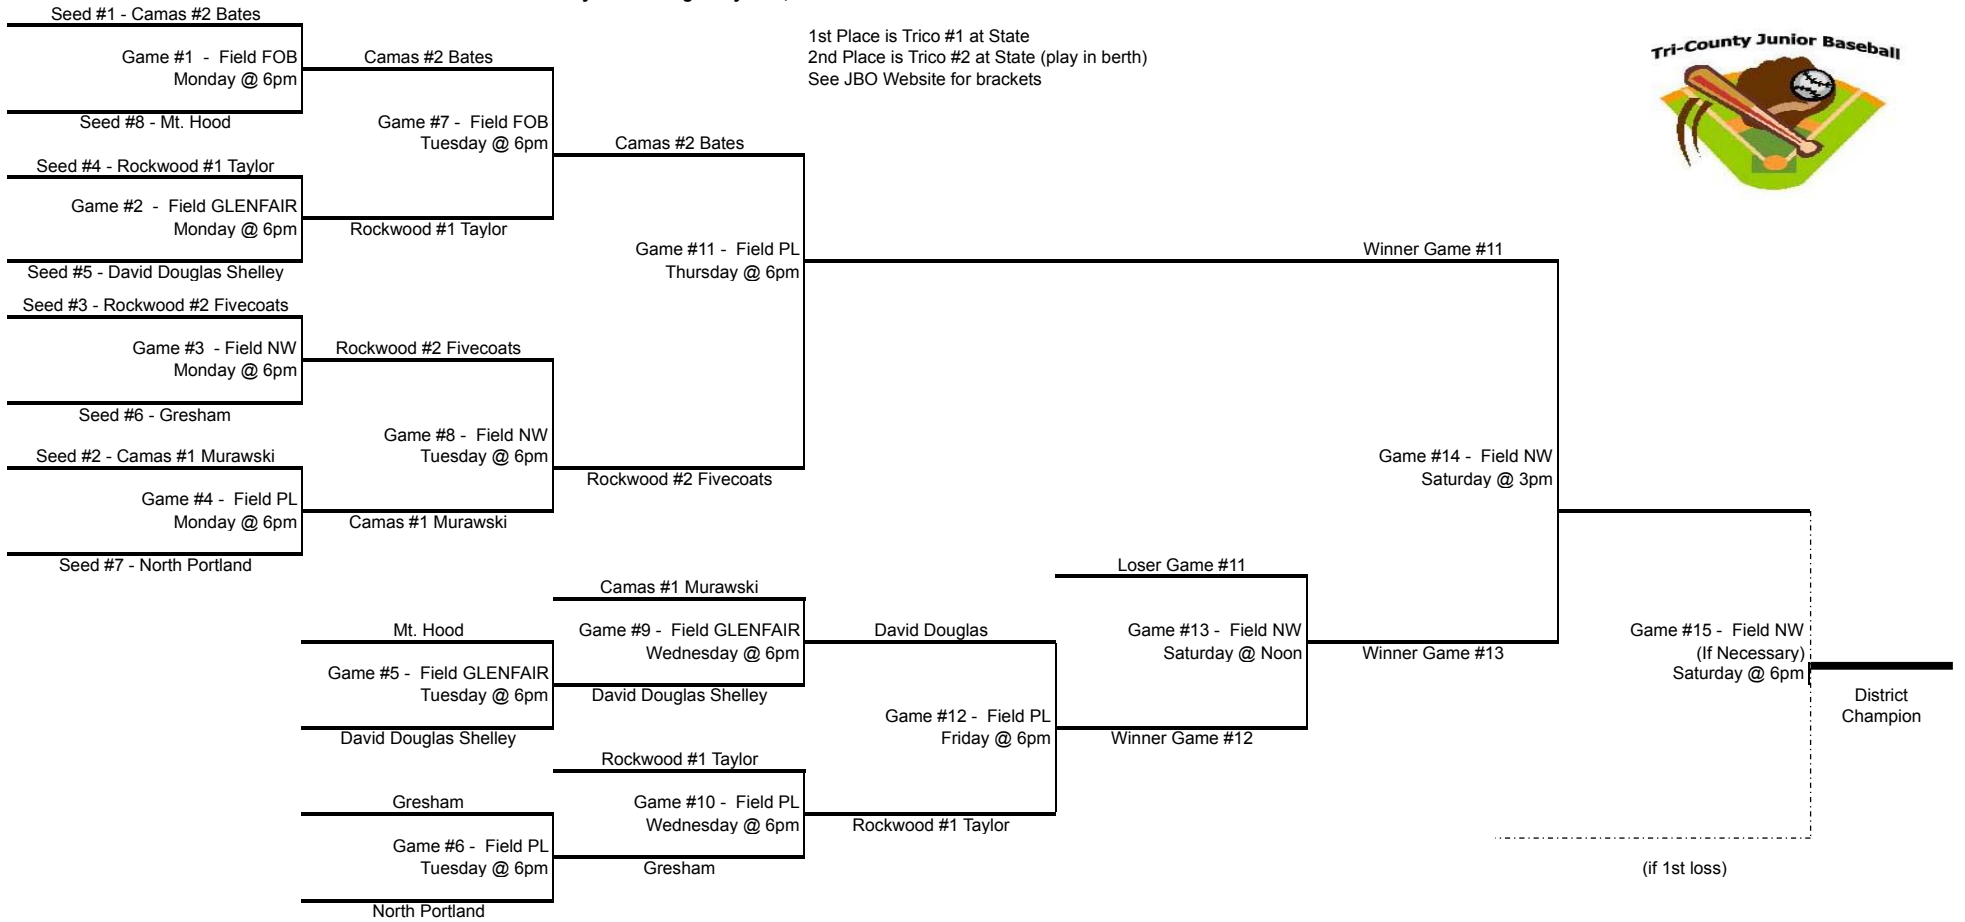

2010 SENIOR NATIONAL NORTH DISTRICT TOURNAMENT - ROCKWOOD/PORTLAND LUTHERAN

July 12th through July 18th, 2010

1st Place is Trico #1 at State
 2nd Place is Trico #2 at State (play in berth)
 See JBO Website for brackets

NOTE: EVERY TEAM'S FIRST GAME OF THE TOURNAMENT, THE HIGHER SEED IS HOME TEAM. COIN-FLIP THEREAFTER

FOB & NW Fields:	Pat Pfeiffer Park	424 NE 172nd Portland, OR 97230
Glenfair Field:	Glenfair Elementary	15300 NE Glisan St. Portland, OR 97230
PL	Portland Lutheran School	740 SE 182nd Ave. Portland, OR 97233