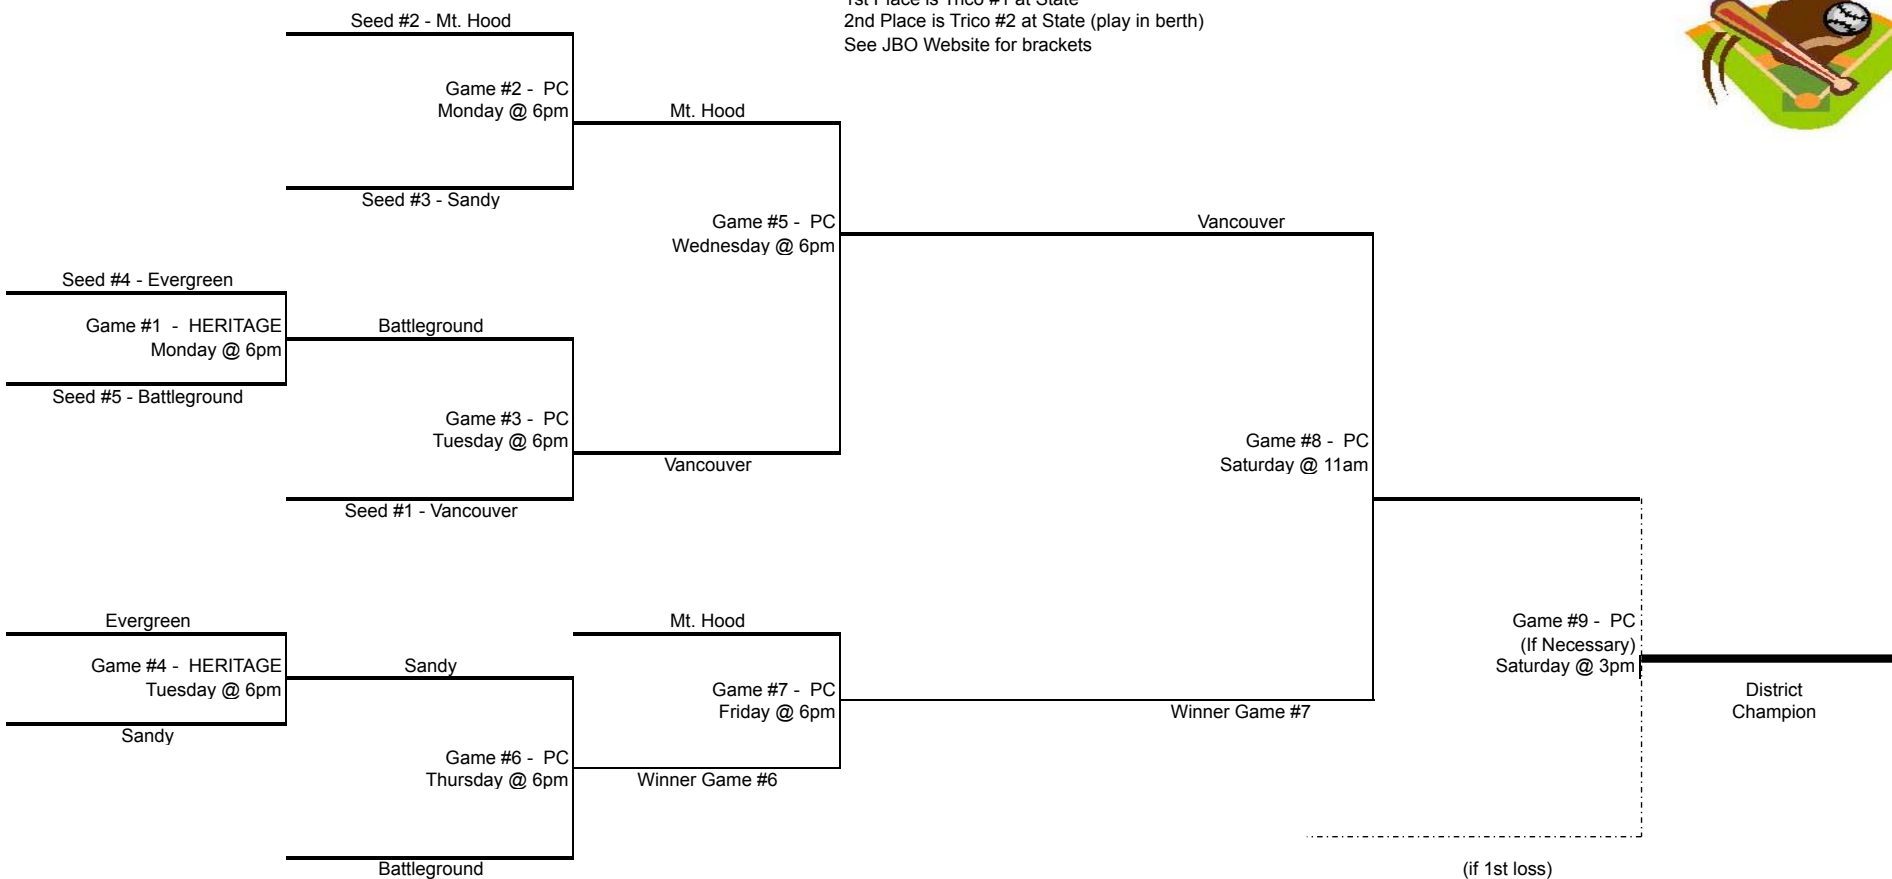

**2010 SENIOR FEDERAL DISTRICT TOURNAMENT - PORTLAND CHRISTIAN**  
**JULY 12TH THROUGH JULY 18TH, 2010**

1st Place is Trico #1 at State  
 2nd Place is Trico #2 at State (play in berth)  
 See JBO Website for brackets

**NOTE: EVERY TEAM'S FIRST GAME OF THE TOURNAMENT, THE HIGHER SEED IS HOME TEAM. COIN-FLIP THEREAFTER**

PC	Portland Christian	12425 NE San Rafael Portland, OR 97230
Heritage	Heritage High School	7825 NE 130th Ave. Vancouver, WA 98682