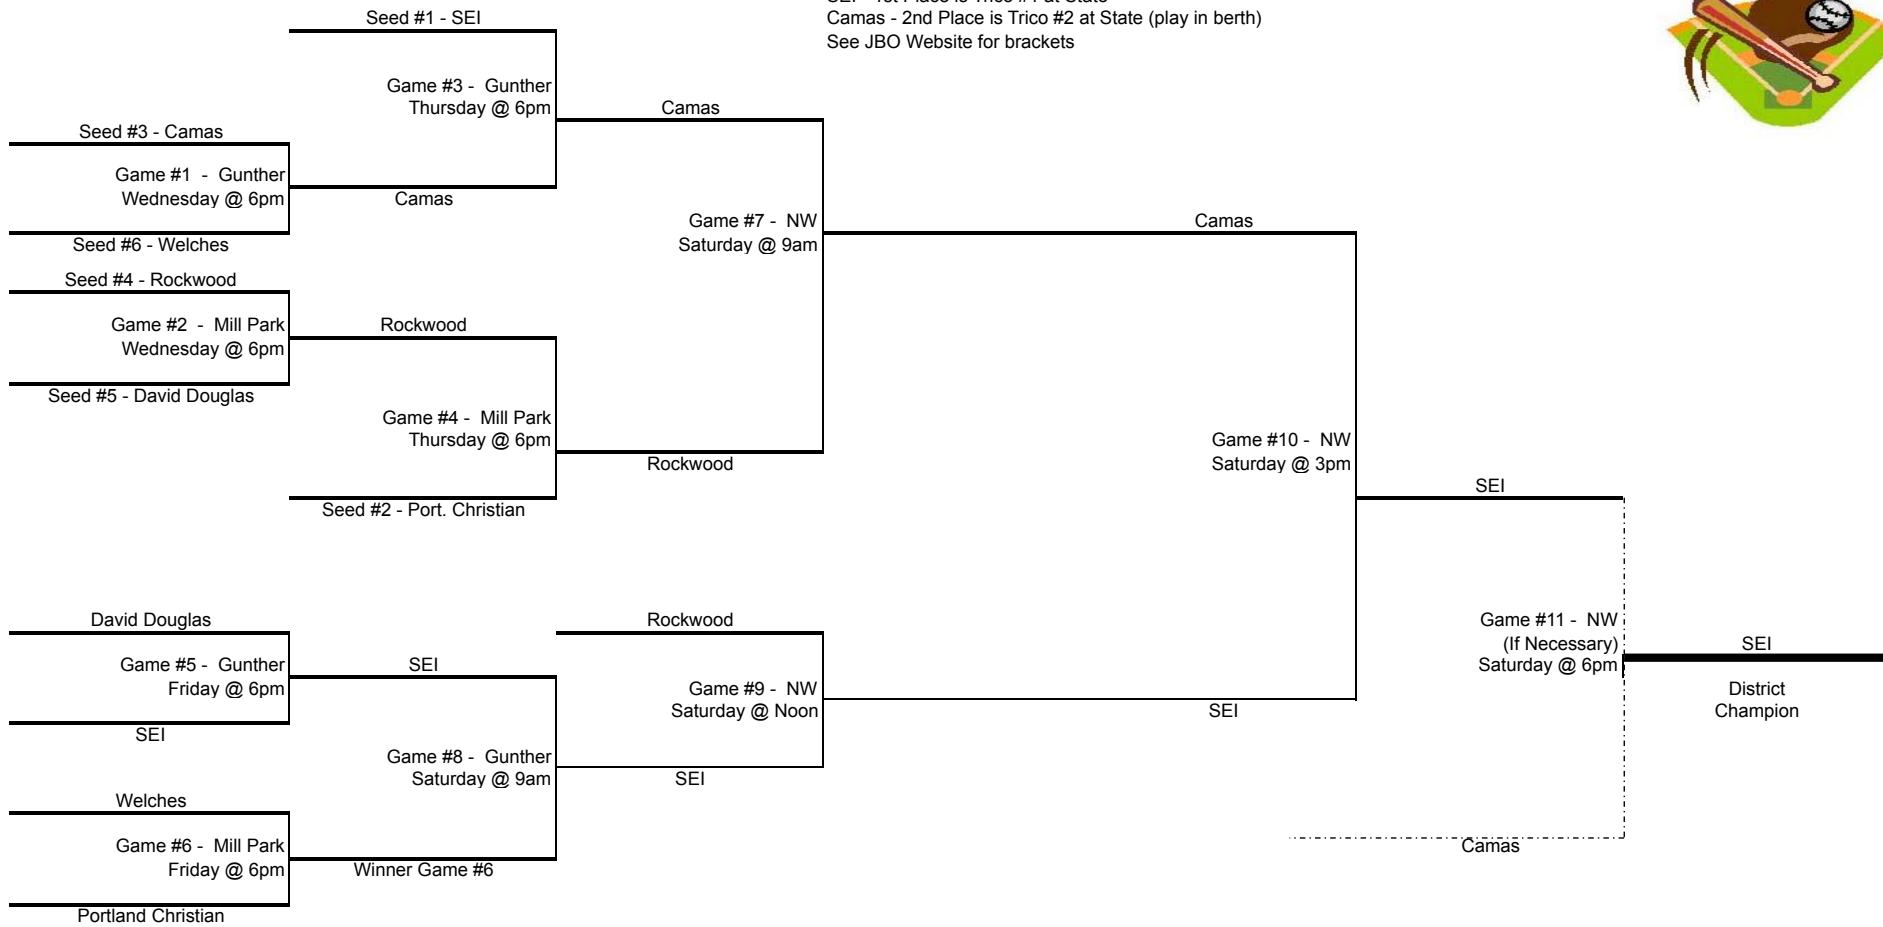

# 2010 MIDGET NATIONAL DISTRICT TOURNAMENT - ROCKWOOD

July 7th through July 10th, 2010

SEI - 1st Place is Trico #1 at State  
 Camas - 2nd Place is Trico #2 at State (play in berth)  
 See JBO Website for brackets

**NOTE: EVERY TEAM'S FIRST GAME OF THE TOURNAMENT, THE HIGHER SEED IS HOME TEAM. COIN-FLIP THEREAFTER**

Gunther & NW Fields: Pat Pfeiffer Park 424 NE 172nd Portland, OR 97230

Mill Park Field: Mill Park Elementary 1900 SE 117th Portland, OR 97216