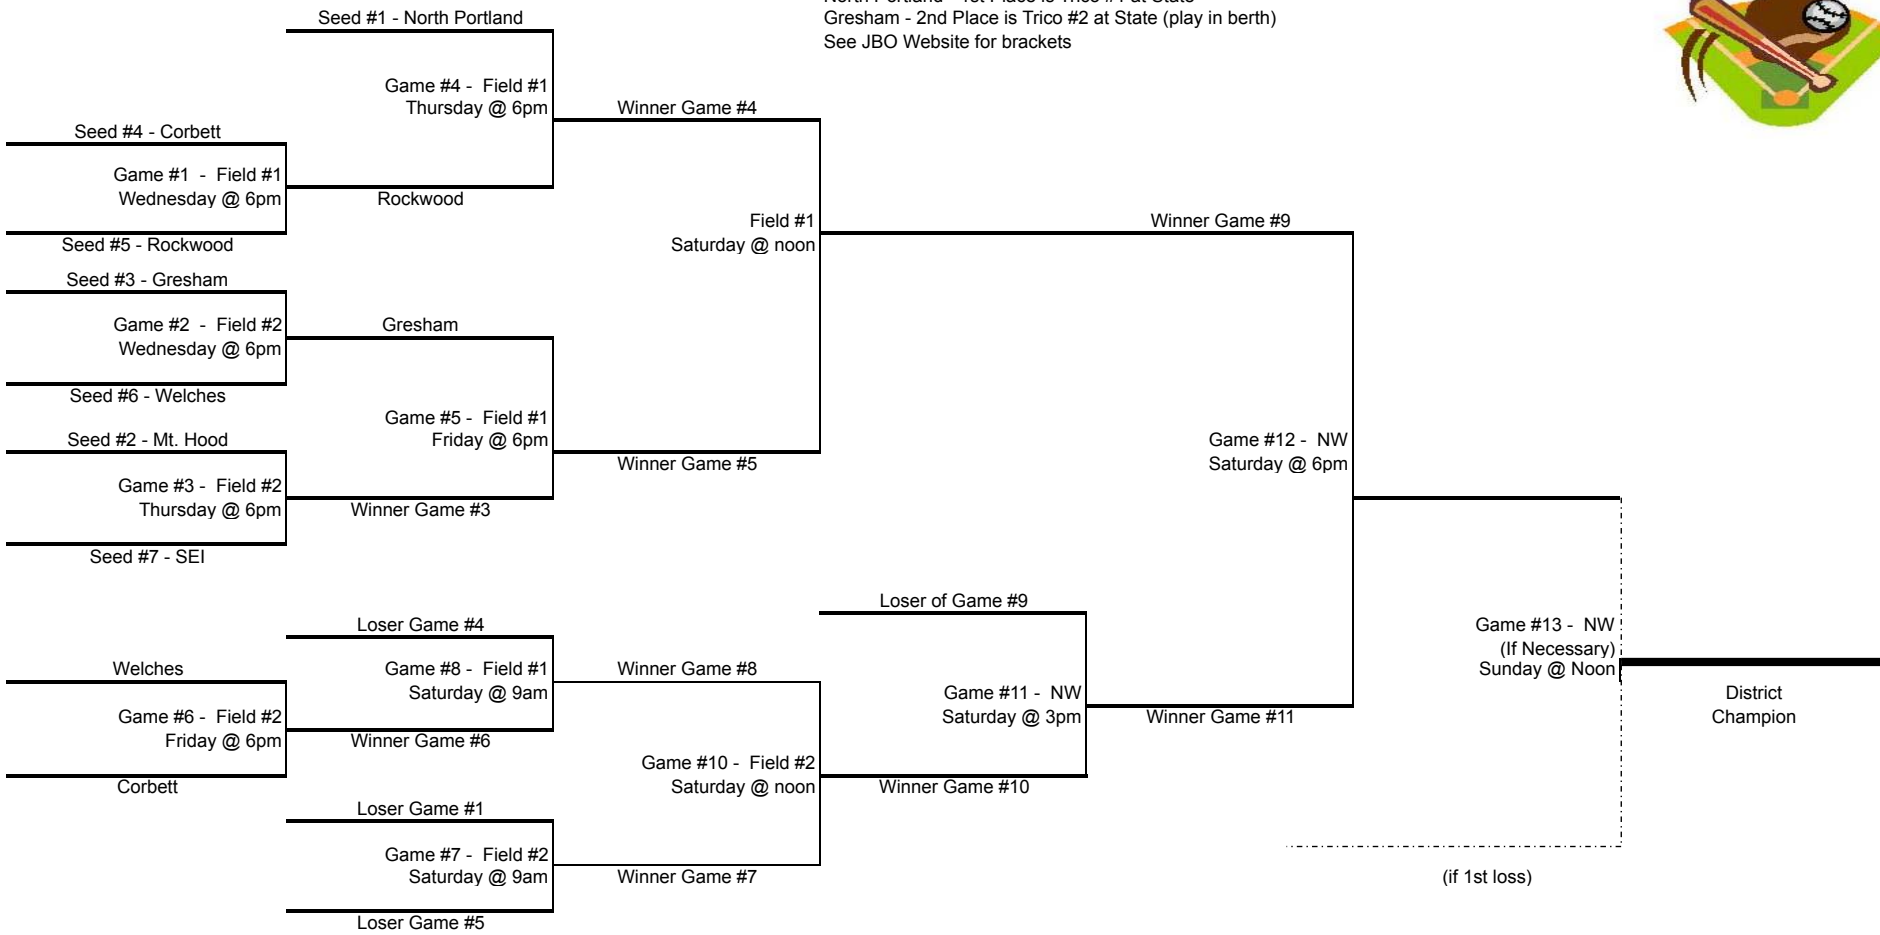

2010 JUNIOR NATIONAL DISTRICT TOURNAMENT - WELCHES

July 7th through July 11th

North Portland - 1st Place is Trico #1 at State
 Gresham - 2nd Place is Trico #2 at State (play in berth)
 See JBO Website for brackets

NOTE: EVERY TEAM'S FIRST GAME OF THE TOURNAMENT, THE HIGHER SEED IS HOME TEAM. COIN-FLIP THEREAFTER

Gunther & NW Fields: Pat Pfeiffer Park 424 NE 172nd Portland, OR 97230

Glenfair Field: Glenfair Elementary 15300 NE Glisan St. Portland, OR 97230